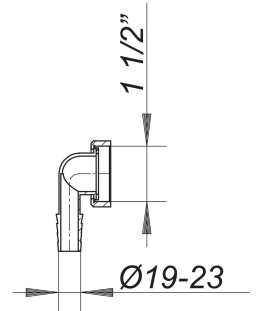

hose connector 90 degrees, white, 1 1/2"

Part number: 090201
GTIN: 4001636090201
Rebate group: 1

Description:

hose connector 90 degrees, white, 1 1/2"
with back nut

material:
polypropylene