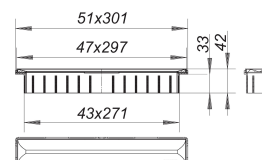

## shower channel Zentrix red gold matt

Part number: 511348  
GTIN: 4001636511348  
Rebate group: 11

### Description:

shower channel Zentrix red gold matt  
for installation with drain body DallFlex, DallFlex Plan, DallFlex vertical and shower underlay DallFlex Compact, DallFlex Compact Plan.  
height adjustable 11 to 38 mm with +/- 16 mm adjustment lengthways,  
spigot ABS, frame 304 stainless steel, 300 x 50 mm  
grate 304 stainless steel, PVD coating in red gold matt, load class K 3 (300 kg)  
Ordering shower channel Zentrix: