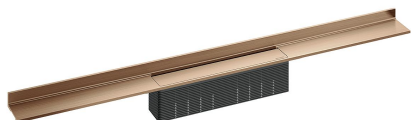

shower channel CeraWall Select red gold matt, 1100 mm

Part number: 535375
 GTIN: 4001636535375
 Rebate group: 11

Description:

shower channel CeraWall Select red gold matt, 1100 mm

for installation with drain body DallFlex, DallFlex Plan, DallFlex vertical and shower underlay DallFlex Wall, DallFlex Wall Plan. Drainage-strip with engineered precision fall, visibly installed at the junction of wall and floor. Suitable for floor finish of 10 – 24 mm and wall finish of 12 – 24 mm (including adhesive), length can be adjusted by one millimeter.

specification

- cover plate
- self-adhesive security tape S 3 with cut-resistant stainless steel mesh and sound insulation
- accessories for installation and positioning
- construction and sealing adhesive
- temporary blanking plate

Material

304 stainless steel, 5 mm solid, load class K 3 (300 kg), PVD coating in red gold matt

Ordering CeraWall Select:

Please order drain body DallFlex or shower underlay DallFlex Wall + shower channel CeraWall Select as two components.