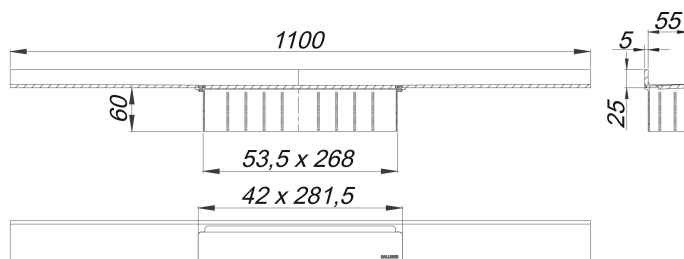

shower channel CeraWall Select red gold matt, 1100 mm

Part number: 535375
 GTIN: 4001636535375
 Rebate group: 11

Description:

shower channel CeraWall Select red gold matt, 1100 mm

for installation with drain body DallFlex, DallFlex Plan, DallFlex vertical and shower underlay DallFlex Wall, DallFlex Wall Plan. Drainage-strip with engineered precision fall, visibly installed at the junction of wall and floor. Suitable for floor finish of 10 – 24 mm and wall finish of 12 – 24 mm (including adhesive), length can be adjusted by one millimeter.

specification

- cover plate
- self-adhesive security tape S 3 with cut-resistant stainless steel mesh and sound insulation
- accessories for installation and positioning
- construction and sealing adhesive
- temporary blanking plate

Material

304 stainless steel, 5 mm solid, load class K 3 (300 kg), PVD coating in red gold matt

Ordering CeraWall Select:

Please order drain body DallFlex or shower underlay DallFlex Wall + shower channel CeraWall Select as two components.