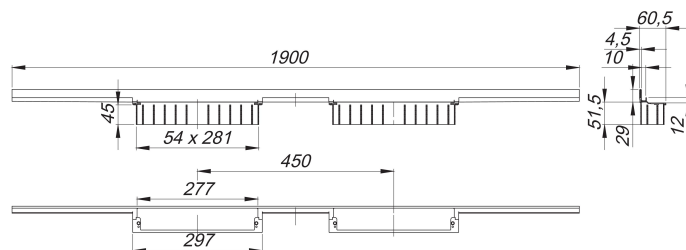

shower channel CeraWall Individual Duo, 1900 mm

Part number: 536082
 GTIN: 4001636536082
 Rebate group: 11

Description:

shower channel CeraWall Individual Duo, 1900 mm

for installation with drain body DallFlex Duo, DallFlex Duo Plan and DallFlex Duo vertical.

Concealed channel with integrated fall, for installation at the junction of wall and floor. Suitable for wall and floor finish 12 to 24 mm (including adhesive), length can be adjusted by one millimeter.

specification

- self-adhesive security tape S 3 with cut-resistant stainless steel mesh and sound insulation
- accessories for installation and positioning
- scribe template
- construction and sealing adhesive
- temporary blanking plate

material

304 stainless steel

Ordering CeraWall Individual Duo:

Please order drain body DallFlex Duo + shower channel Individual Duo + cover plate Duo as three separate components.

Spare parts:

535559

535580