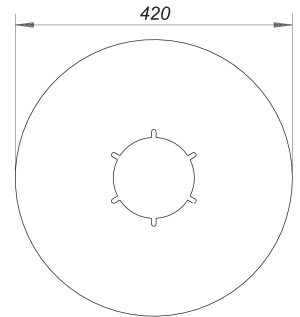

waterproofing collar S 10, EPDM, d: 420 mm

Part number: 790323
GTIN: 4001636790323
Rebate group: 3

Description:

waterproofing collar S 10, EPDM, d: 420 mm
cut from single-ply membrane material used with floor drain types 40, 42, 46 and type 85 raising piece