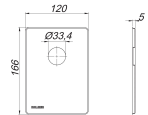

cover plate for HL 400, stainless steel, white finish

Part number: 140524
GTIN: 4001636140524
Rebate group: 1

Description:

cover plate for HL 400, stainless steel, white finish
polished stainless steel