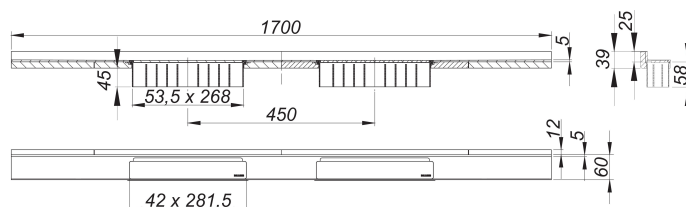

shower channel CeraWall Select N Duo satin stainless steel, 1700 mm

Part number: 536853
 GTIN: 4001636536853
 Rebate group: 11

Description:

shower channel CeraWall Select N Duo satin stainless steel, 1700 mm

for installation with drain body DallFlex Duo, DallFlex Duo Plan and DallFlex Duo vertical.

Drainage-strip with engineered precision fall, visibly installed at the junction of wall and floor. Suitable for natural stone floor and wall finish 24 – 32 mm (including adhesive), length can be adjusted by one millimeter.

specification

- two cover plates
- self-adhesive security tape S 3 with cut-resistant stainless steel mesh and sound insulation
- accessories for installation and positioning
- temporary blanking plate with integrated level

material

304 stainless steel, satin finished

Ordering CeraWall Select N Duo:

Please order drain body DallFlex Duo + shower channel Cerawall Select N Duo as two separate components.