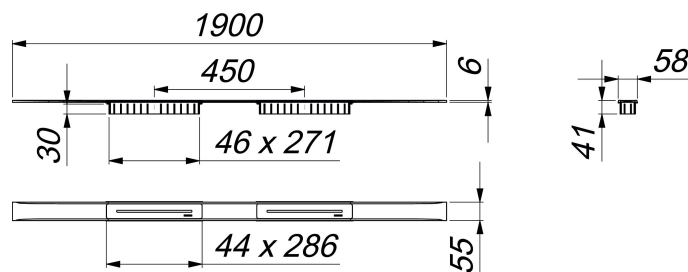

shower channel CeraFloor Select Duo satin stainless steel, 1900 mm

Part number: 537621
 GTIN: 4001636537621
 Rebate group: 11

Description:

shower channel CeraFloor Select Duo satin stainless steel, 1900 mm
 for installation with drain body DallFlex Duo, DallFlex Plan Duo and DallFlex Duo vertical.
 Drainage Strip with engineered precision fall, flush-mounted in the shower area. Suitable for floor finish of 10 – 32 mm and wall finish of 12 – 24 mm (including adhesive), length can be adjusted by one millimeter.

specification

- two cover plates
- accessories for installation and positioning
- temporary blanking plate

material

304 stainless steel, 6 mm solid, satin finished, load class K 3 (300 kg)

Ordering CeraFloor Select Duo: