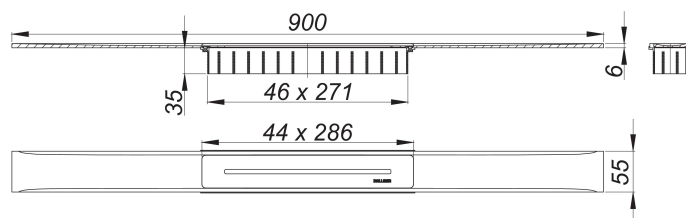

## shower channel CeraFloor Select, polished stainless steel, 900 mm

Part number: 538123

GTIN: 4001636538123

Rebate group: 11

### Description:

shower channel CeraFloor Select, polished stainless steel, 900 mm

for installation with drain body DallFlex, DallFlex Plan, DallFlex vertical and shower underlay DallFlex Floor, DallFlex Floor Plan, DallFlex Wall, DallFlex Wall Plan.

Drainage Strip with engineered precision fall, flush-mounted in the shower area. Suitable for floor finish of 10 – 32 mm and wall finish of 12 – 24 mm (including adhesive), length can be adjusted by one millimeter.

specification

- cover plate
- accessories for installation and positioning
- temporary blanking plate

material

304 stainless steel, 6 mm solid, mirror polished, load class K 3 (300 kg)

Ordering CeraFloor Select: