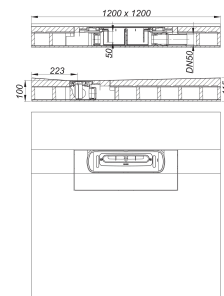

sound-insulating shower underlay DallFlex Floor D, DN 50, 1,2 x 1,2 m

Part number: 540300
 GTIN: 4001636540300
 Rebate group: 11

Description:

sound-insulating shower underlay DallFlex Floor D, DN 50, 1,2 x 1,2 m
 with drain point positioned near the wall for installation with CeraFloor shower channels.
 If installed as per test report, suitable to meet increased sound insulation requirements in accordance with DIN 4109 and VDI 4100.
 Outlet DN 50 horizontal, can be positioned on three sides without tools, with ball-joint, adjustable 0 – 15 degrees

specification

- DallFlex drain body system as per DIN EN 1253
- flexible sealing collar for secure bonding of under-tile waterproofing
- removable trap insert, 50 mm water seal (conforming to DIN EN 1253)
- temporary blanking plate
- suitable for wheelchairs if tile size > 5 x 5 cm