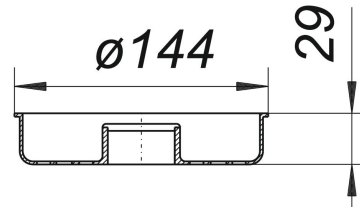

dirt and hair trap sieve S 15, d: 144 mm

Part number: 591050
GTIN: 4001636591050
Rebate group: 3

Description:

dirt and hair trap sieve S 15, d: 144 mm
used with gratings and frames series S 15 with dimension 150 x 150 mm and with utility drains 57 AK and 61 AK